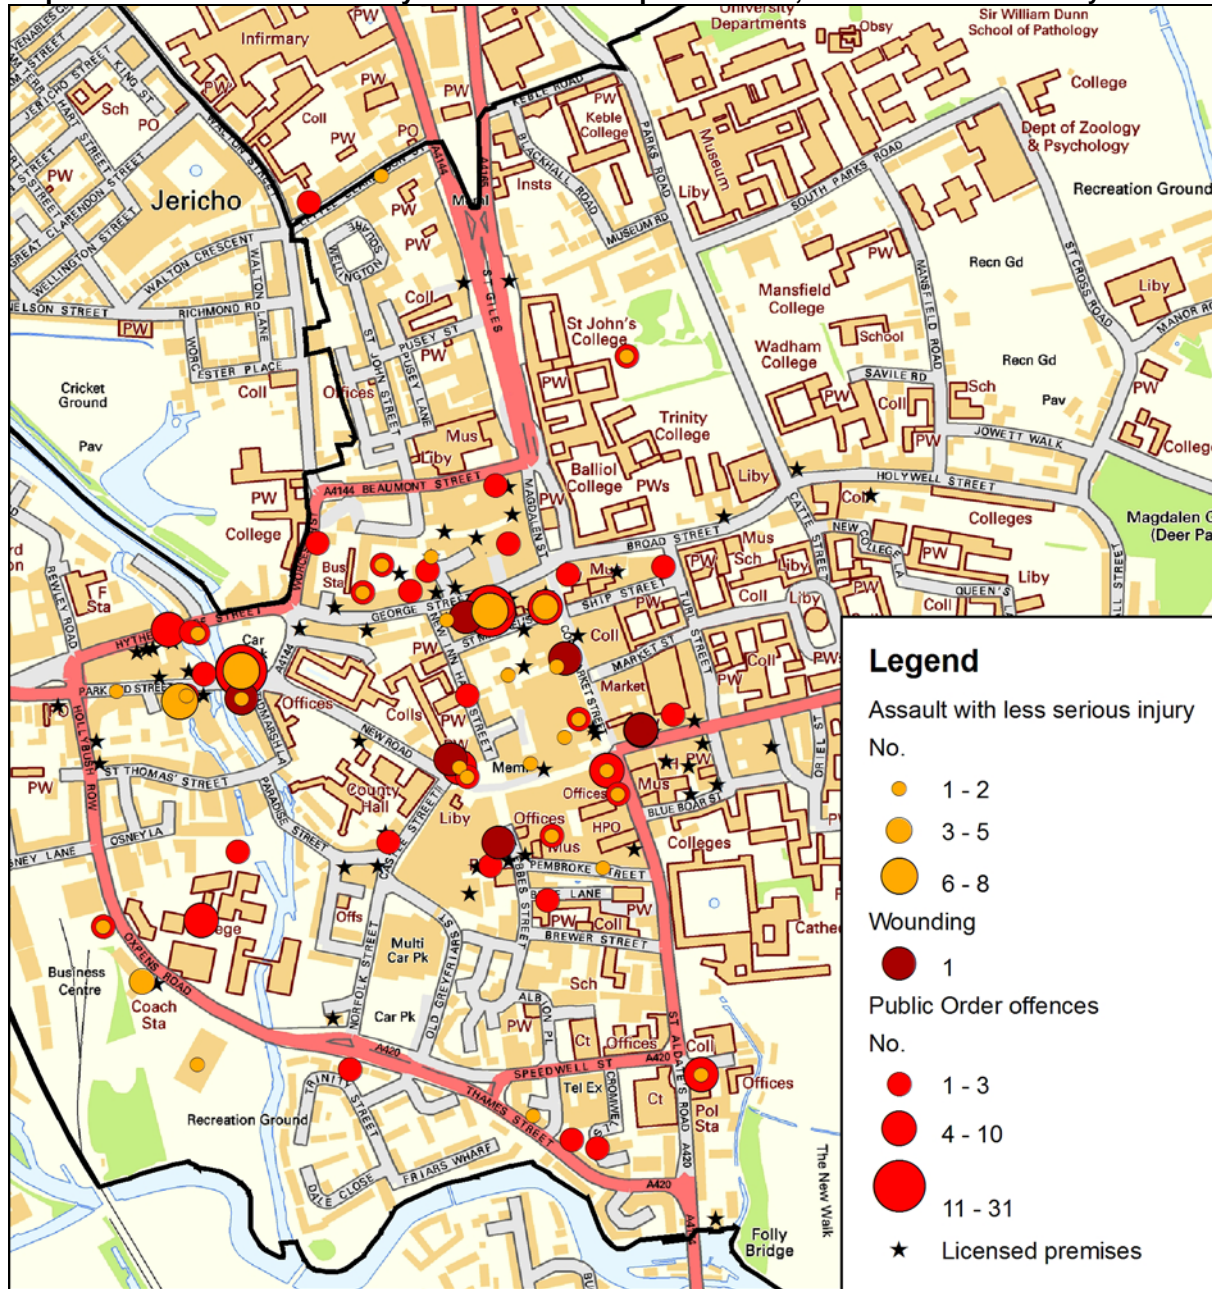

Data sources: South Central Ambulance Service NHS Trust, Oxfordshire PCT.

* Ambulance pick ups for patients who have been affected by: assault / sexual assault, overdose / poisoning (where possible, alcohol overdoses only have been included) or stabbing or gunshot wounds.

City centre Nightsafe Board Report

November 2008 – January 2009

3.3 Violence in the City centre

Map to show violence in the city centre between 6pm and 6am, November 2008 - January 2009

Data source: Thames Valley Police CEDAR system

Table to show the location of issue of Fixed Penalty Notices in the City Centre, November 2008 - January 2009

Street	No. of FPNs issued
PARK END STREET	31
GEORGE STREET	16
CORNMARKET STREET	15
HYPHEN BRIDGE STREET	10
NEW ROAD	10
MAGDALEN STREET	9
HIGH STREET	6
CARFAX	5
WESTGATE	5
ST GEORGES PLACE	4
BROAD STREET	3
GLOUCESTER GREEN	3
OXPENS ROAD	3
BEAUMONT STREET	2
CASTLE STREET	2
MARKET STREET	2
QUEEN STREET	2
THE CLARENDON CENTRE	2
THE MARKET	2
NEW INN HALL STREET	1
PENNYFARTHING PLACE	1
REWLEY ROAD	1
SHOE LANE	1
SOUTH PARKS ROAD	1
ST ALDATES	1
ST GILES	1
TURL STREET	1
WORCESTER STREET	1
Grand Total	141