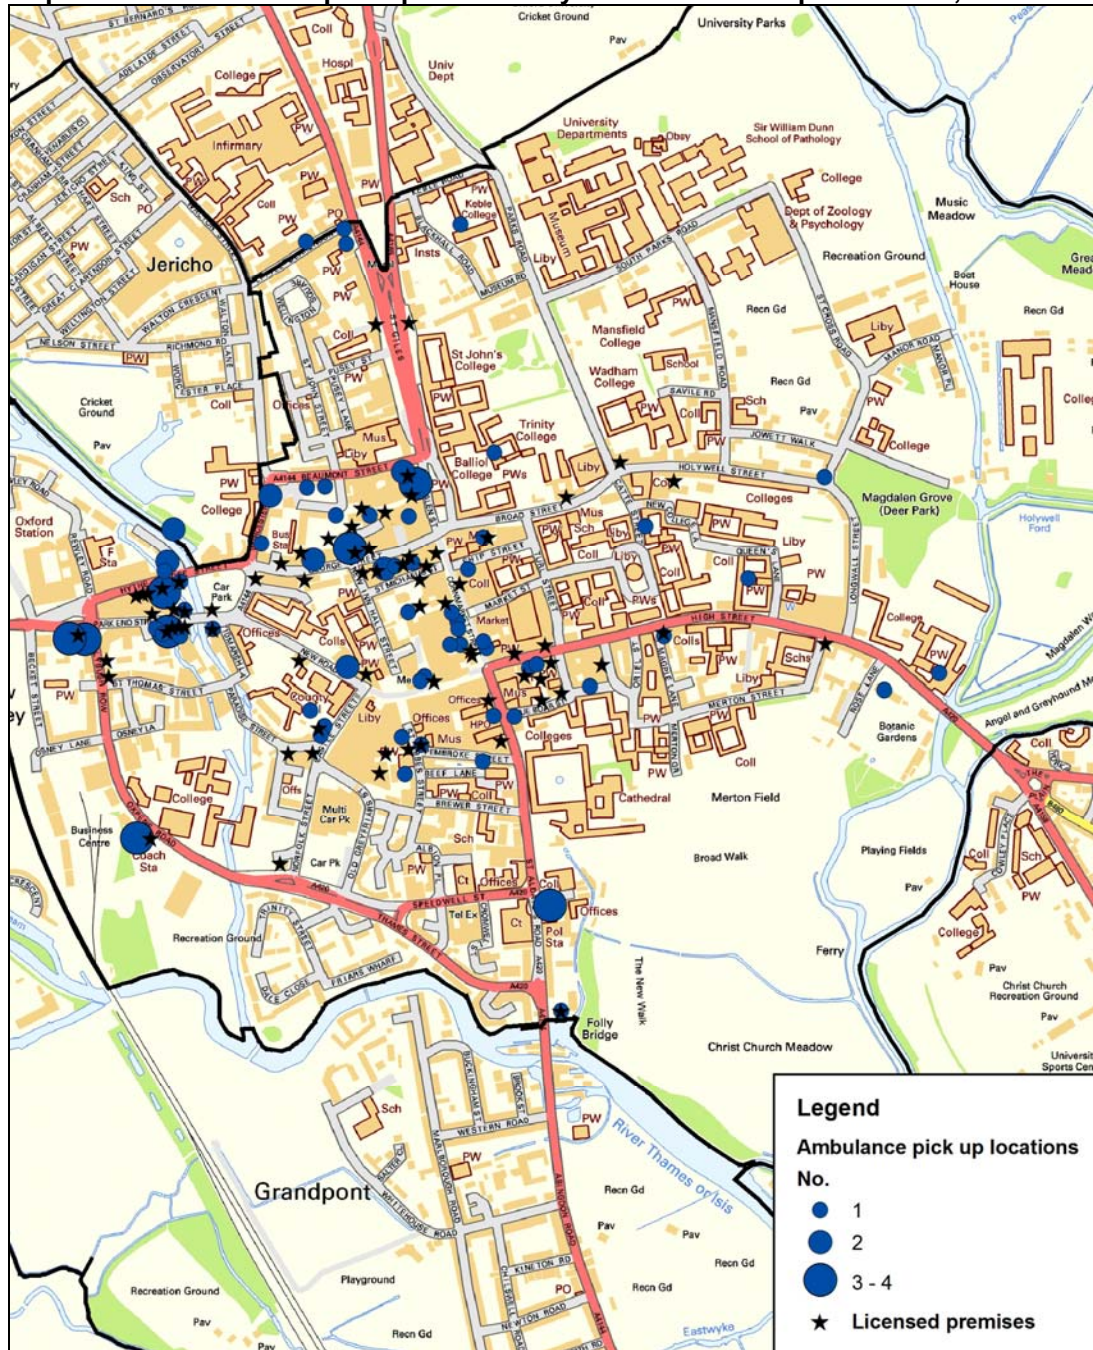

3.2 Ambulance pick ups

Map to show ambulance pick ups* in the city centre between 6pm and 6am, November 2008 - January 2009