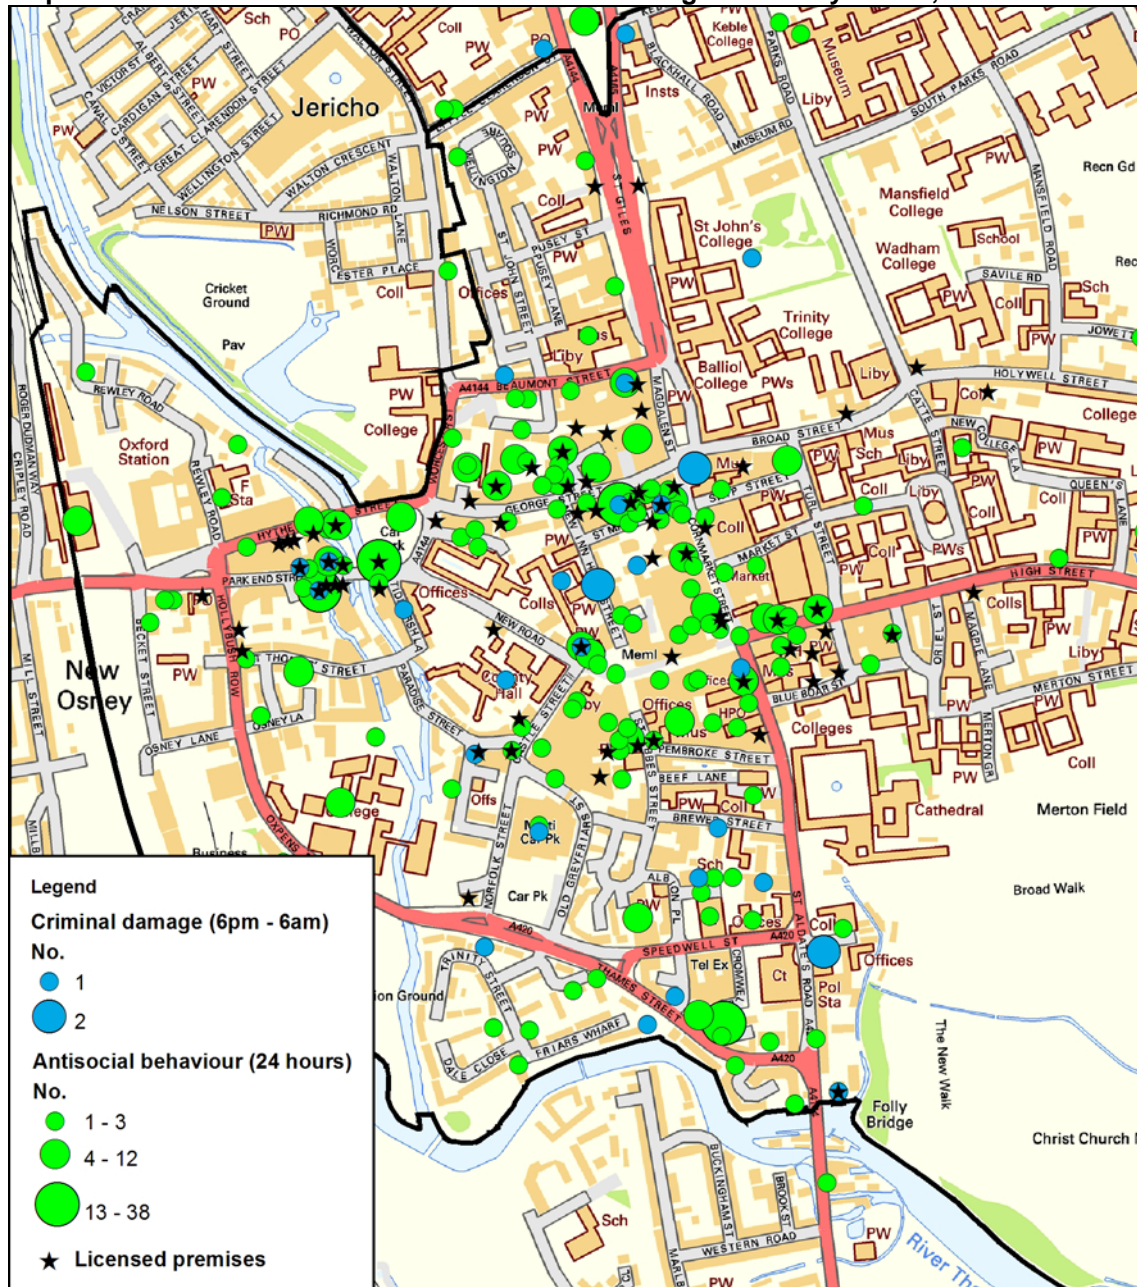

2. Incidents in Licensed premises

Table to show the number of incidents in City centre licensed premises, November 2008 - January 2009

Premises	No.	Premises	No.
LAVA AND IGNITE / O/S LAVA AND IGNITE	81	CAFFE NERO	2
THE BRIDGE	41	EAGLE AND CHILD	2
KUKUI / O/S KUKUI	35	KEBAB KID	2
ESCAPE	23	LAS IGUANAS	2
MCDONALDS RESTAURANT	18	LOVE BAR	2
THE COVEN II / O/S THE COVEN II	15	THE CROWN	2
BAR RISA / JONGLEURS	14	ZIZZI RESTAURANT	2
OLD FIRE STATION	13	AL SALAM RESTAURANT	1
THIRST / O/S THIRST	12	ASK PIZZA AND PASTA	1
THE PURPLE TURTLE / O/S THE PURPLE TURTLE	11	BROWNS CAFE	1
KISS BAR	10	CAFE LOCO	1
MOODS	10	CHUTNEYS INDIAN BRASSERIE	1
QUE PASA	10	COLOURS	1
THE RED LION	10	EASTGATE HOTEL	1
O'NEILLS / O/S O'NEILLS	9	EDGARS CAFE	1
BABY LOVE BAR	8	G AND D ICE CREAM	1
THE CELLAR	8	HA HA BAR	1
ANUBA CLUB	7	HEAD OF THE RIVER	1
CASTLE TAVERN	7	INDIA GARDEN RESTAURANT	1
MAXWELLS / O/S MAXWELLS	6	KINGS ARMS	1
THE MITRE	6	MALMAISON HOTEL	1
THE OLD BANK HOTEL	6	MAROON BAR	1
THIRST LODGE	6	NEAR HEAD OF THE RIVER	1
GLOUCESTER ARMS	5	NEAR ODEON CINEMA	1
PIZZA HUT	5	NEAR THE OLD FIRE STATION	1
STARBUCKS COFFEE CO	5	NEAR THE RANDOLPH HOTEL	1
THE FOUR CANDLES	5	O/S ALL BAR ONE	1
THE LIVING ROOM	5	O/S LA TASCA	1

- **32% of these incidents were thefts and 47% of them were violence related**

City centre Nightsafe Board Report

November 2008 – January 2009

3. Street-level incidents

3.1 Antisocial behaviour

Map to show Antisocial behaviour and criminal damage in the city centre, November 2008 - January 2009

Data sources: Thames Valley Police CEDAR and Command & Control systems

**City centre Nightsafe
Board Report
November 2008 – January 2009**

3.2 Ambulance pick ups

Map to show ambulance pick ups* in the city centre between 6pm and 6am, November 2008 - January 2009